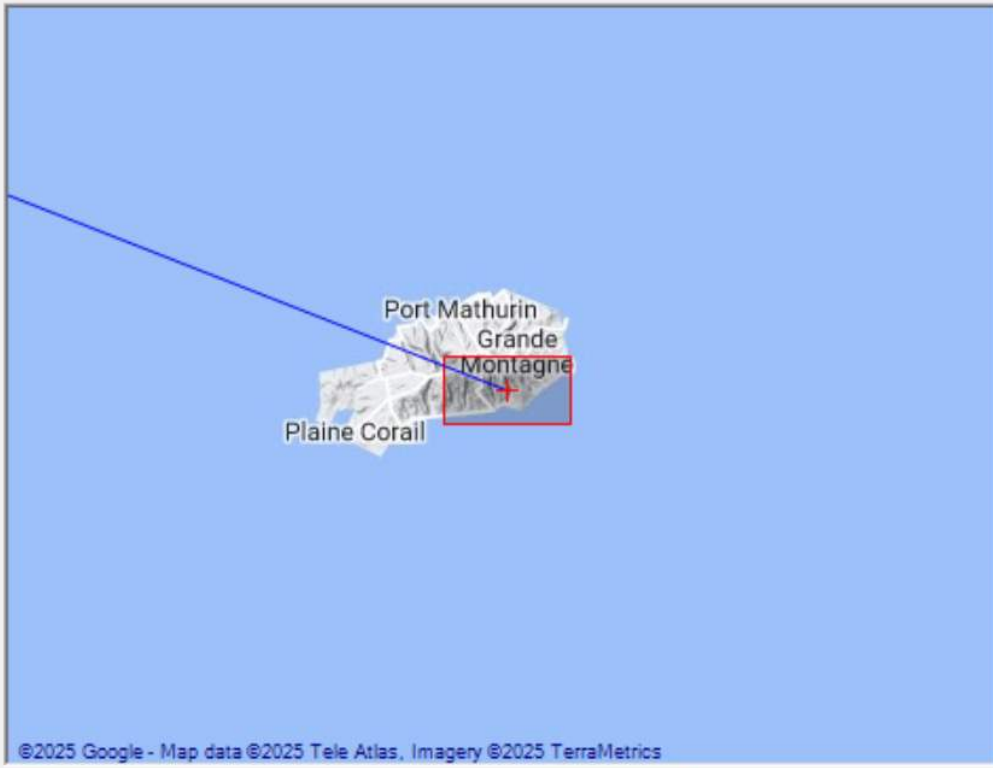

ITU 53 CQ 39 207

Freq KHz Hz KHz Hz
28049 570 RX Freq 28049 570 RX Band 10m

207	160	80	60	40	30	20	17	15	12	10	6	4	V	U
PH														
CW														
DIG														

Main (F6) Recent QSO's (F7) Cluster (F8) Propagation (F9) Worked before (F10)

MH10rg SP 82.77 LP 262.77 16468 Km

QSO Count 20931 Cluster server Super Cluster CAT FLDigi Chat