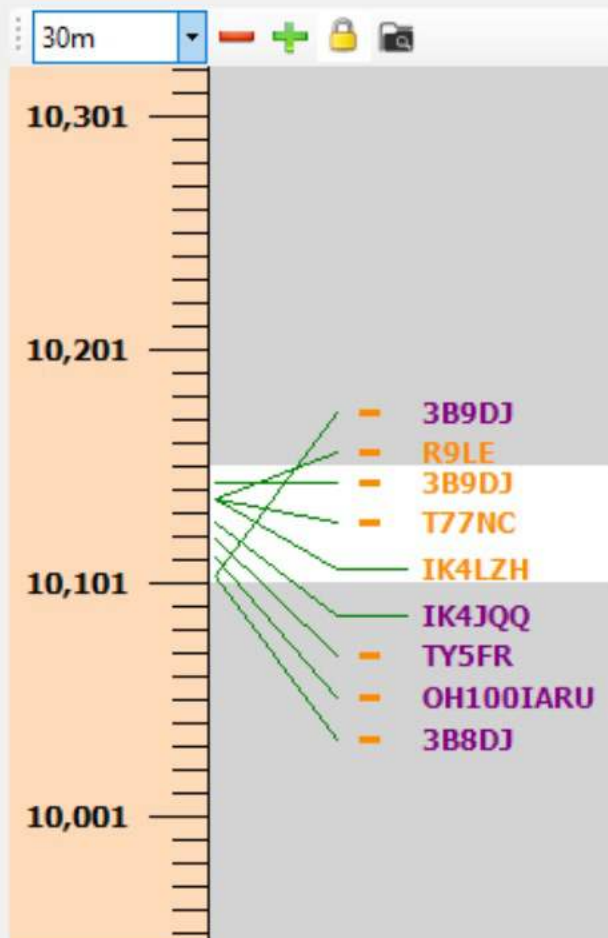

Statistics Filters Beam View

207 - Rodrigues Is.

Band	PH	CW	DIG
80m			
40m			
30m			
20m		C	
17m			C
15m		C	C
12m			
10m		C	
6m			

View: Worked

CONNECTED SC DISCONNECTED Last update: 3/31/2025 23:36:06

Hide info >>

QSO Count 20931 Cluster Cluster server Super Cluster CAT FLDigi Chat

30m

10,30

10,20

10,10

10,00

Scale 1:

Reliability	Band
80	10m
87	10m
100	20m
5	30m
57	30m
54	30m
45	30m
11	30m
5	30m
28	30m
57	30m
57	30m

Statistics Filters Beam View

207 - Rodrigues Is.

Band	PH	CW	DIG
80m			
40m			
30m			
20m		C	
17m			C
15m		C	C
12m			
10m		C	
6m			

View: Worked

Hide info >> 

Scale 1x WKD BAND MODE

10.1.2.7:3306

Main (F6) Recent QSO's (F7) Cluster (F8) Propagation (F9) Worked before (F10)

Graph RAW data Propagation

Select Band 20m

EL87ps -> FK93lu [Req. SNR: 50]

S/N Ratio Circuit reliability SdBW

Main (F6) Recent QSO's (F7) Cluster (F8) Propagation (F9) Worked before (F10)

Graph RAW data Propagation