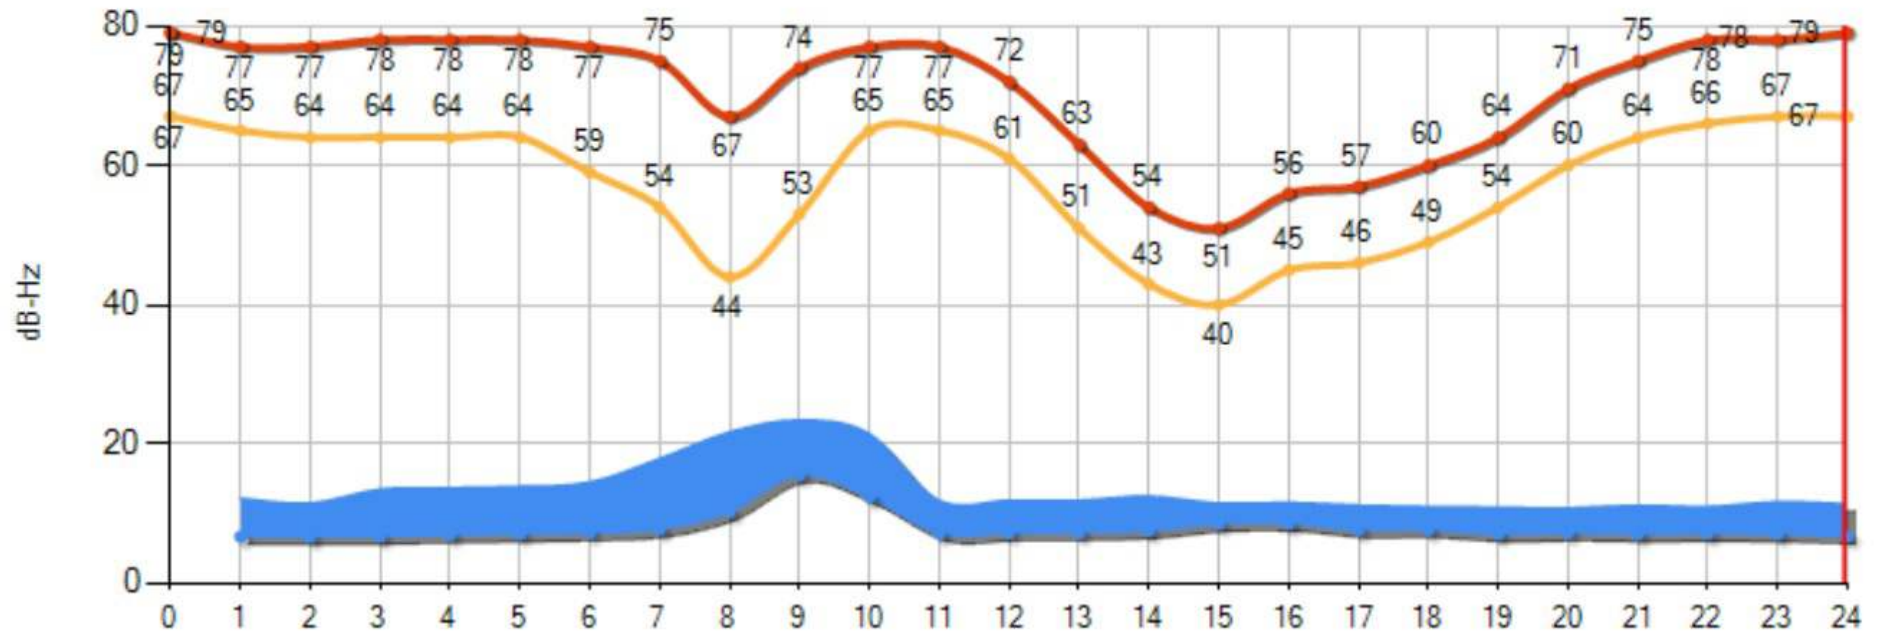

Main (F6) Recent QSO's (F7) Cluster (F8) Propagation (F9) Worked before (F10)

Graph RAW data Propagation

Select Band 20m

EL87ps -> FK93lu [Req. SNR: 50]

S/N Ratio Circuit reliability SdBW